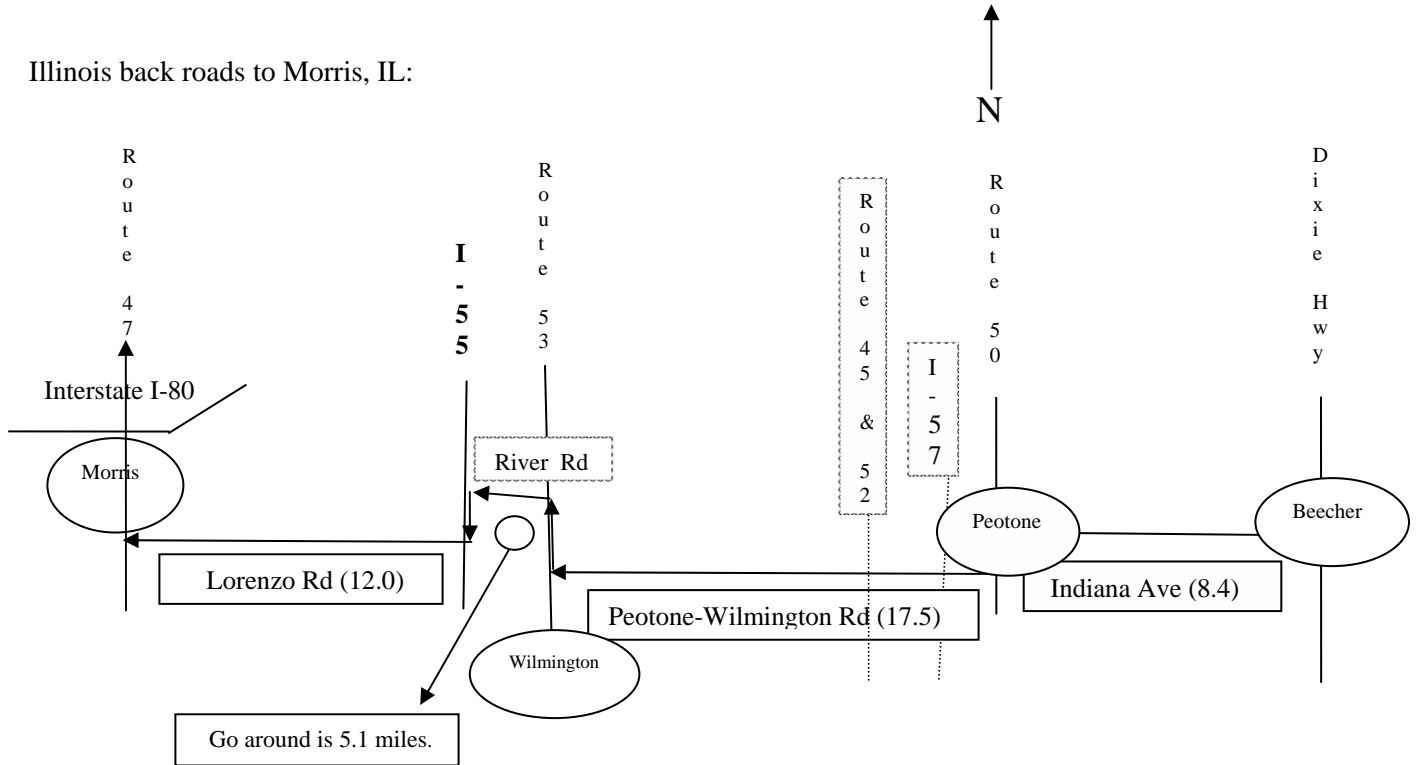

DE JONG EQUIPMENT CO., INC.

383 S. Dixie Hwy.
 BEECHER, ILLINOIS 60401
 Phone (708) 946-6169 Fax (708) 946-9284
 www.dejongequipment.com

Illinois back roads to Morris, IL:

From De Jong Equipment:

- Turn right (north) to stop light.
- Turn left (west) on Indiana Ave. to Route 50 (T-road)
- Turn left (south) on Route 50 to south edge of Peotone (Stop Sign)
- Turn right (west) on Peotone-Wilmington Rd.
- Continue west on Peotone-Wilmington Rd. all the way Route 53. (Stoplight)
- Turn right (north) on Route 53 to River Rd. (T-road)
- Turn left (west) on River Rd to I-55. (This go around is 5.1 miles)
- Go south on I-55 one exit to Lorenzo Rd.
- Turn right (west) on Lorenzo Rd. to Route 47. (Stoplight)
- Turn right (north) on Route 47 to Route 80.