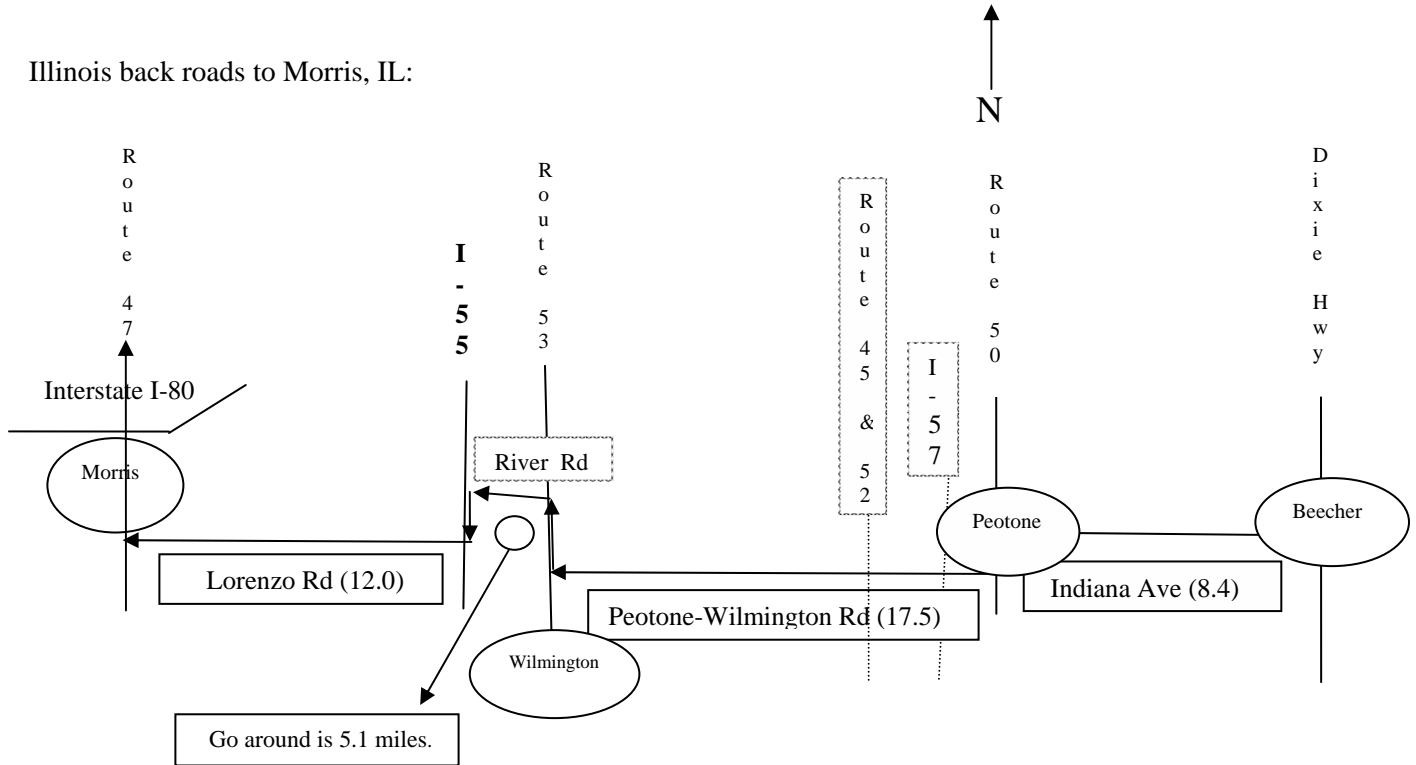

# DE JONG EQUIPMENT CO., INC.

383 S. Dixie Hwy.  
 BEECHER, ILLINOIS 60401  
 Phone (708) 946-6169 Fax (708) 946-9284  
 www.dejongequipment.com

Illinois back roads to Morris, IL:

From De Jong Equipment:

- Turn right (north) to stop light.
- Turn left (west) on Indiana Ave. to Route 50 (T-road)
- Turn left (south) on Route 50 to south edge of Peotone (Stop Sign)
- Turn right (west) on Peotone-Wilmington Rd.
- Continue west on Peotone-Wilmington Rd. all the way Route 53. (Stoplight)
- Turn right (north) on Route 53 to River Rd. (T-road)
- Turn left (west) on River Rd to I-55. (This go around is 5.1 miles)
- Go south on I-55 one exit to Lorenzo Rd.
- Turn right (west) on Lorenzo Rd. to Route 47. (Stoplight)
- Turn right (north) on Route 47 to Route 80.